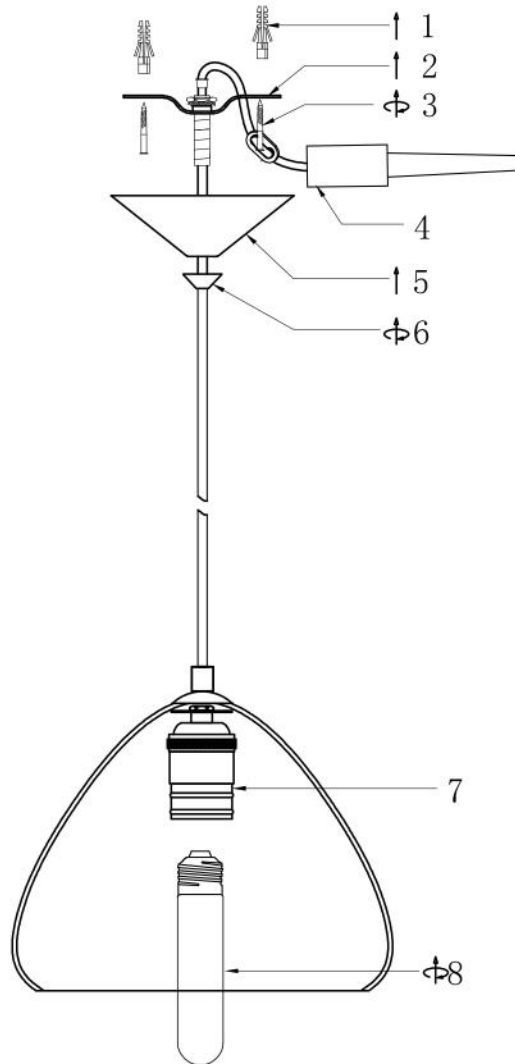

DL-PLG5 D-LIGHTZ

220V-240V ~50Hz

E27 1 X Max. 40W

INSTALLATION NOTICE

1. Please read the instruction sheet carefully before installing the lamps
2. In order to products, please use gloves when assembling the lamps.
Don't scratch the surface to the products.
3. The lamps can't be used any longer if the cords of lamps are damaged.