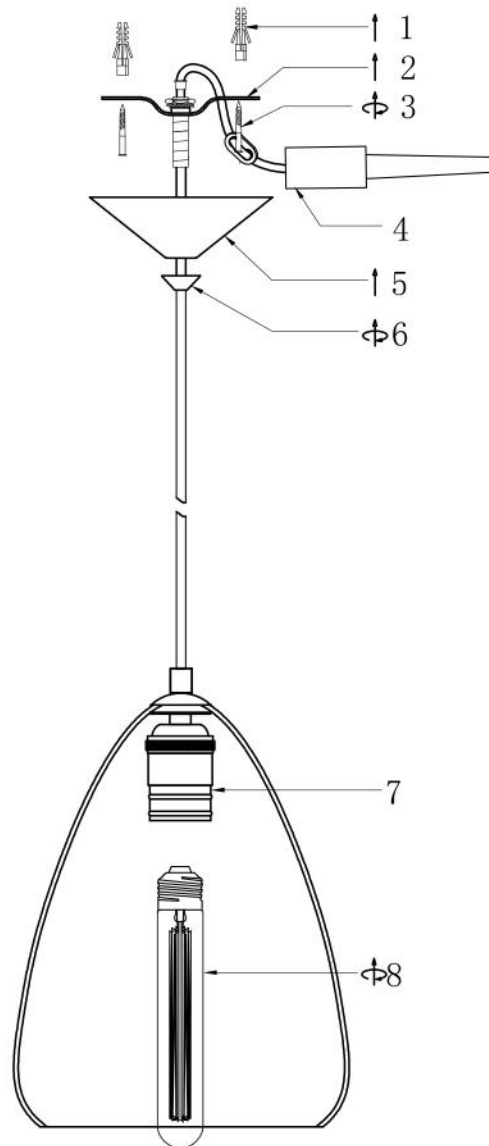

DL-PLG5 D-LIGHTZ

220V-240V ~50Hz

E27 1 X Max. 40W

INSTALLATION NOTICE

1. Please read the instruction sheet carefully before installing the lamps
2. In order to products, please use gloves when assembling the lamps.
Don't scratch the surface to the products.
3. The lamps can't be used any longer if the cords of lamps are damaged.