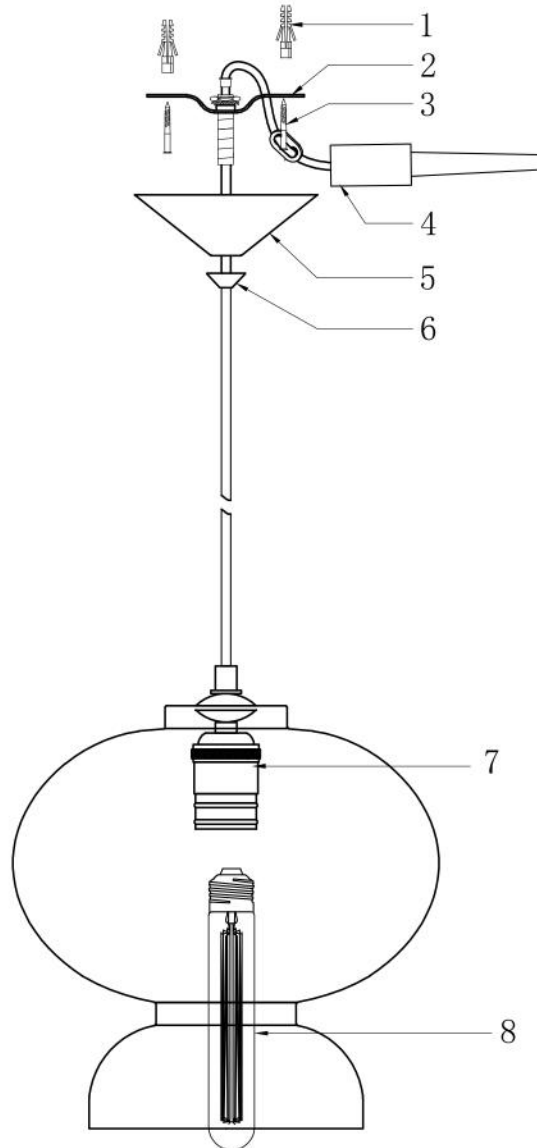

DL-PLG4C D-LIGHTZ

220V-240V ~50Hz

E27 1 X Max. 60W

INSTALLATION NOTICE

1. Please read the instruction sheet carefully before installing the lamps
2. In order to products, please use gloves when assembling the lamps.
Don't scratch the surface to the products.
3. The lamps can't be used any longer if the cords of lamps are damaged.