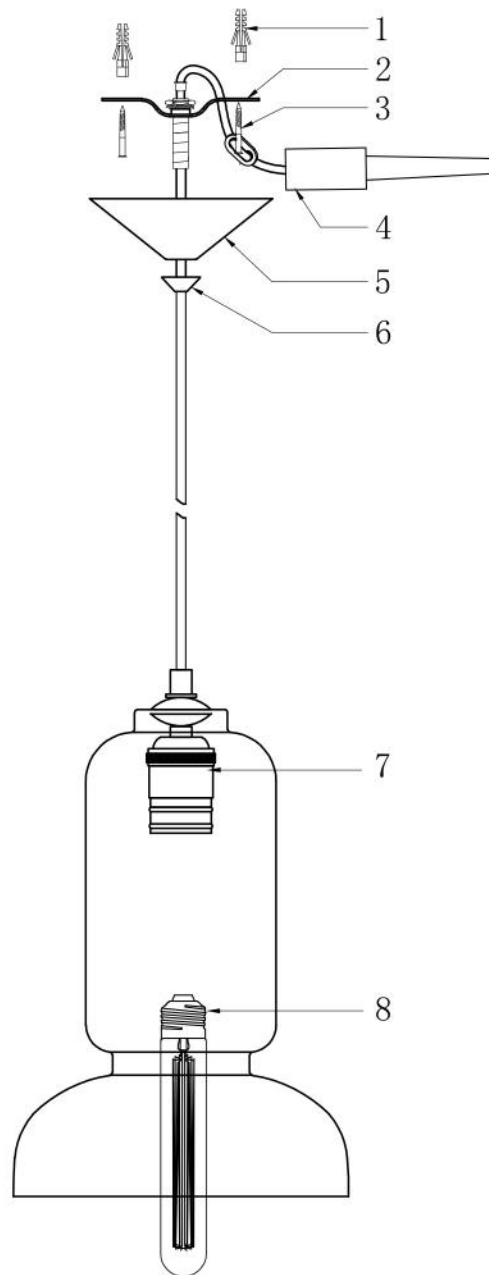

DL-PLG4A D-LIGHTZ

220V-240V ~50Hz

E27 1 X Max. 60W

INSTALLATION NOTICE

1. Please read the instruction sheet carefully before installing the lamps
2. In order to products, please use gloves when assembling the lamps.
Don't scratch the surface to the products.
3. The lamps can't be used any longer if the cords of lamps are damaged.