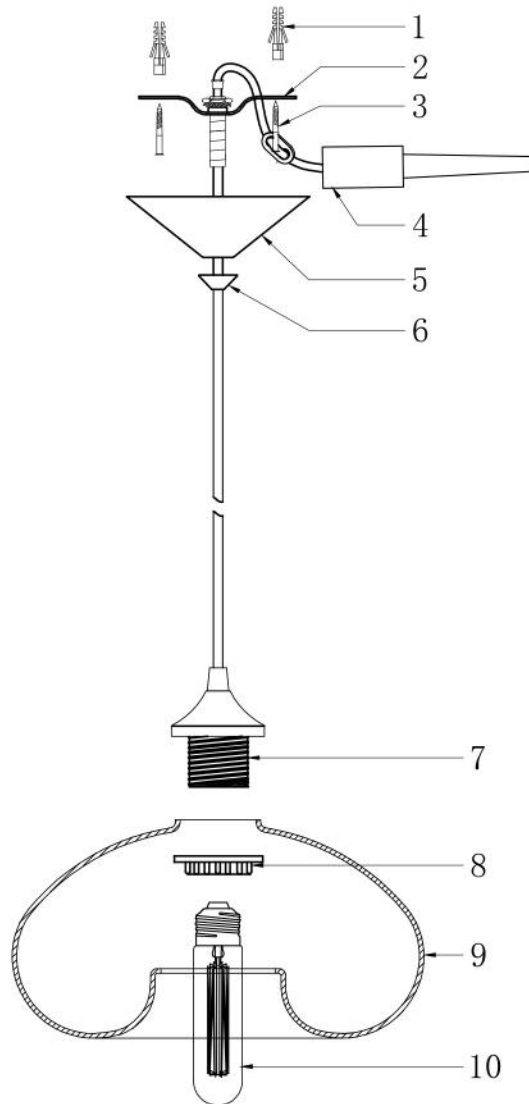

DL-PLG2D D-LIGHTZ

220V-240V ~50Hz

E27 1 X Max. 40W

INSTALLATION NOTICE

1. Please read the instruction sheet carefully before installing the lamps
2. In order to products, please use gloves when assembling the lamps.
Don't scratch the surface to the products.
3. The lamps can't be used any longer if the cords of lamps are damaged.