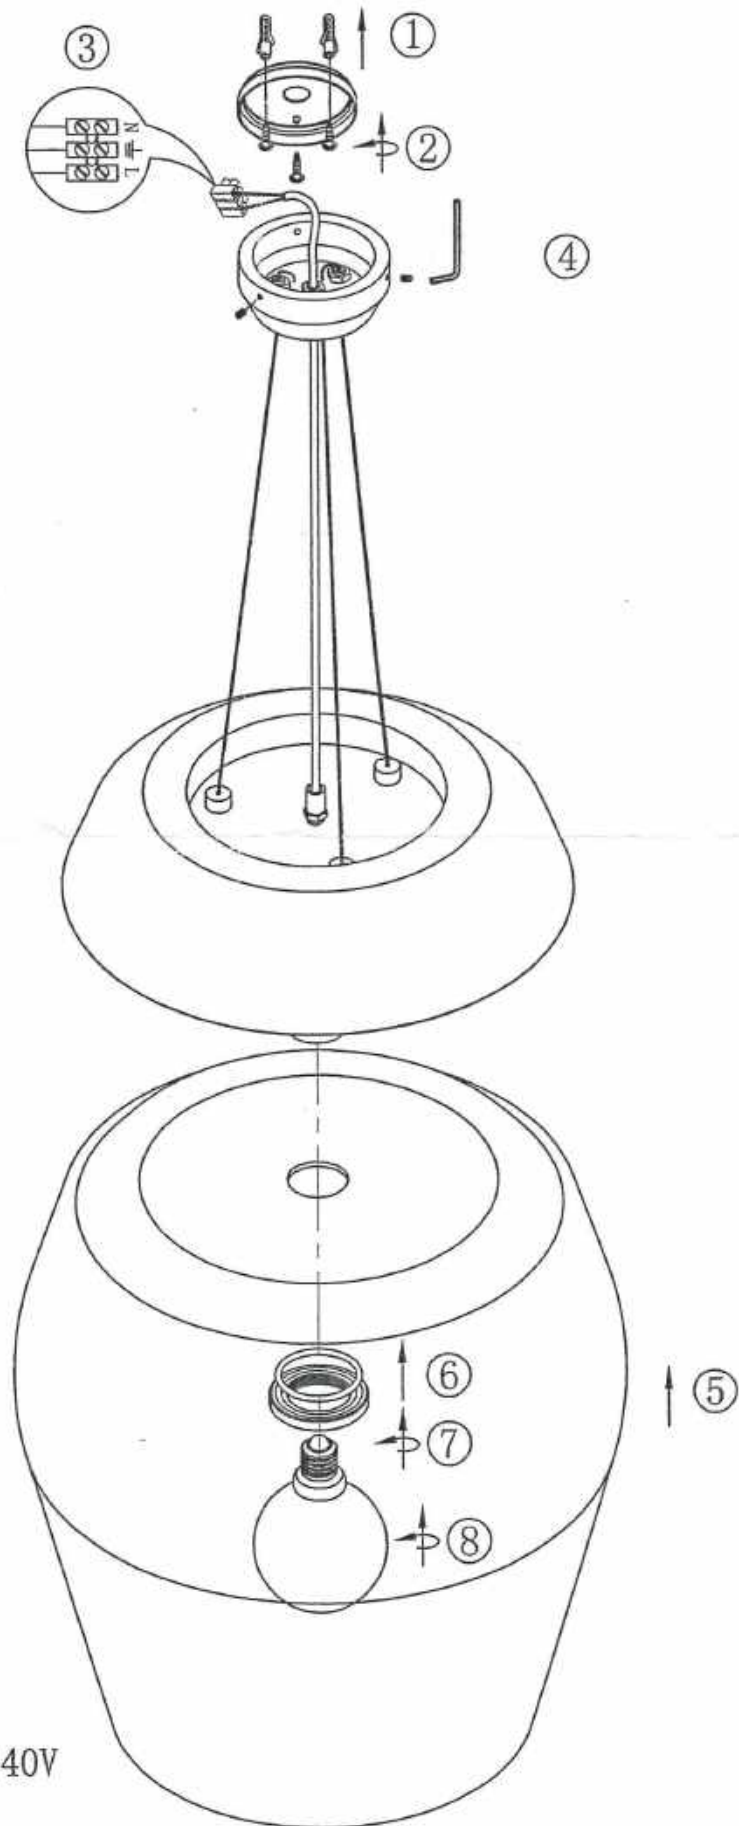

Manual DL-PL1 D-LIGHTZ

1. Rated Voltage: 220V-240V
Frequency: 50HZ;
2. Loading Power: E27 1*60W.