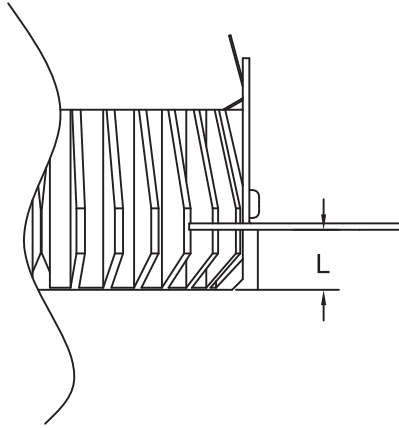

DL-SPDW5-9WW48W
DL-SPDW5-9WW48B
DL-SPDW5-9WW48GD

x4

x2

①

cut size: Ø127mm

②

③

④