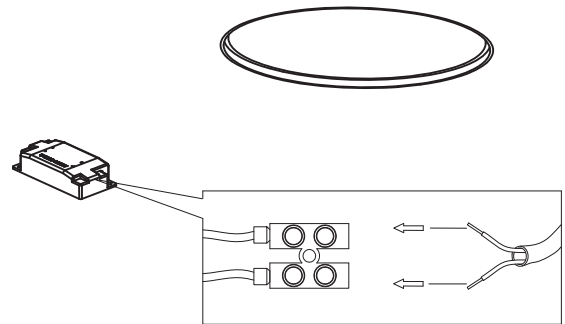

DL-SPDW5-9WW48W
DL-SPDW5-9WW48B
DL-SPDW5-9WW48GD

x4

x2

①

cut size: Ø127mm

②

③

④

⑤

⑥

⑦

⑧

⑨